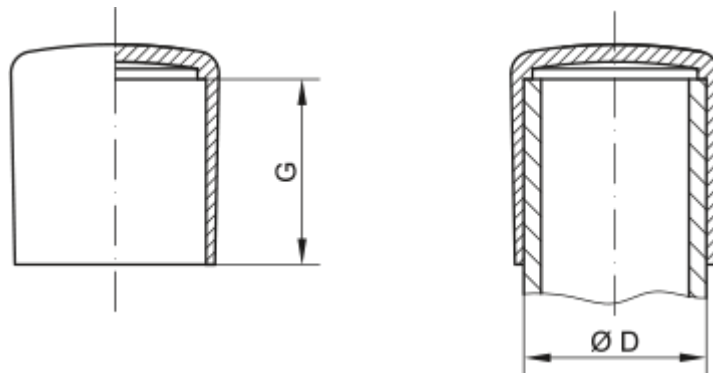

Article number: 59GPN280ER14

Description: KLEE Cap for pipes GPN 280 - (Pipe size 14)

Measures

D = 14

G = 12.8